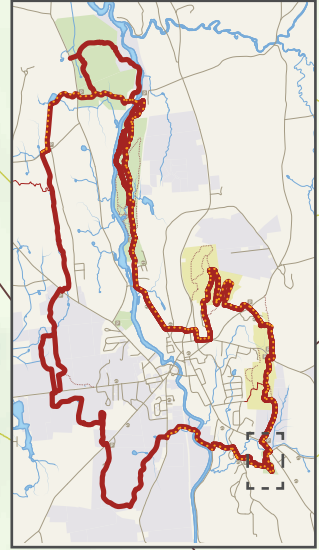

Jeffery Murdock Nature Preserve

-  Trail Around Middlebury (Bike Accesable)
-  Side Trails (Not Maintained by MALT)
-  Jeffery Murdock Nature Preserve
-  10ft Contour Lines

P To Battell Woods

0.1 mi

0.1 mi

0.1 mi

0.3 mi

Boardman St.

Route 7

Wilson Rd.

To Middlebury Union Middle School and Boathouse Bridge

Jeffery Murdock Nature Preserve