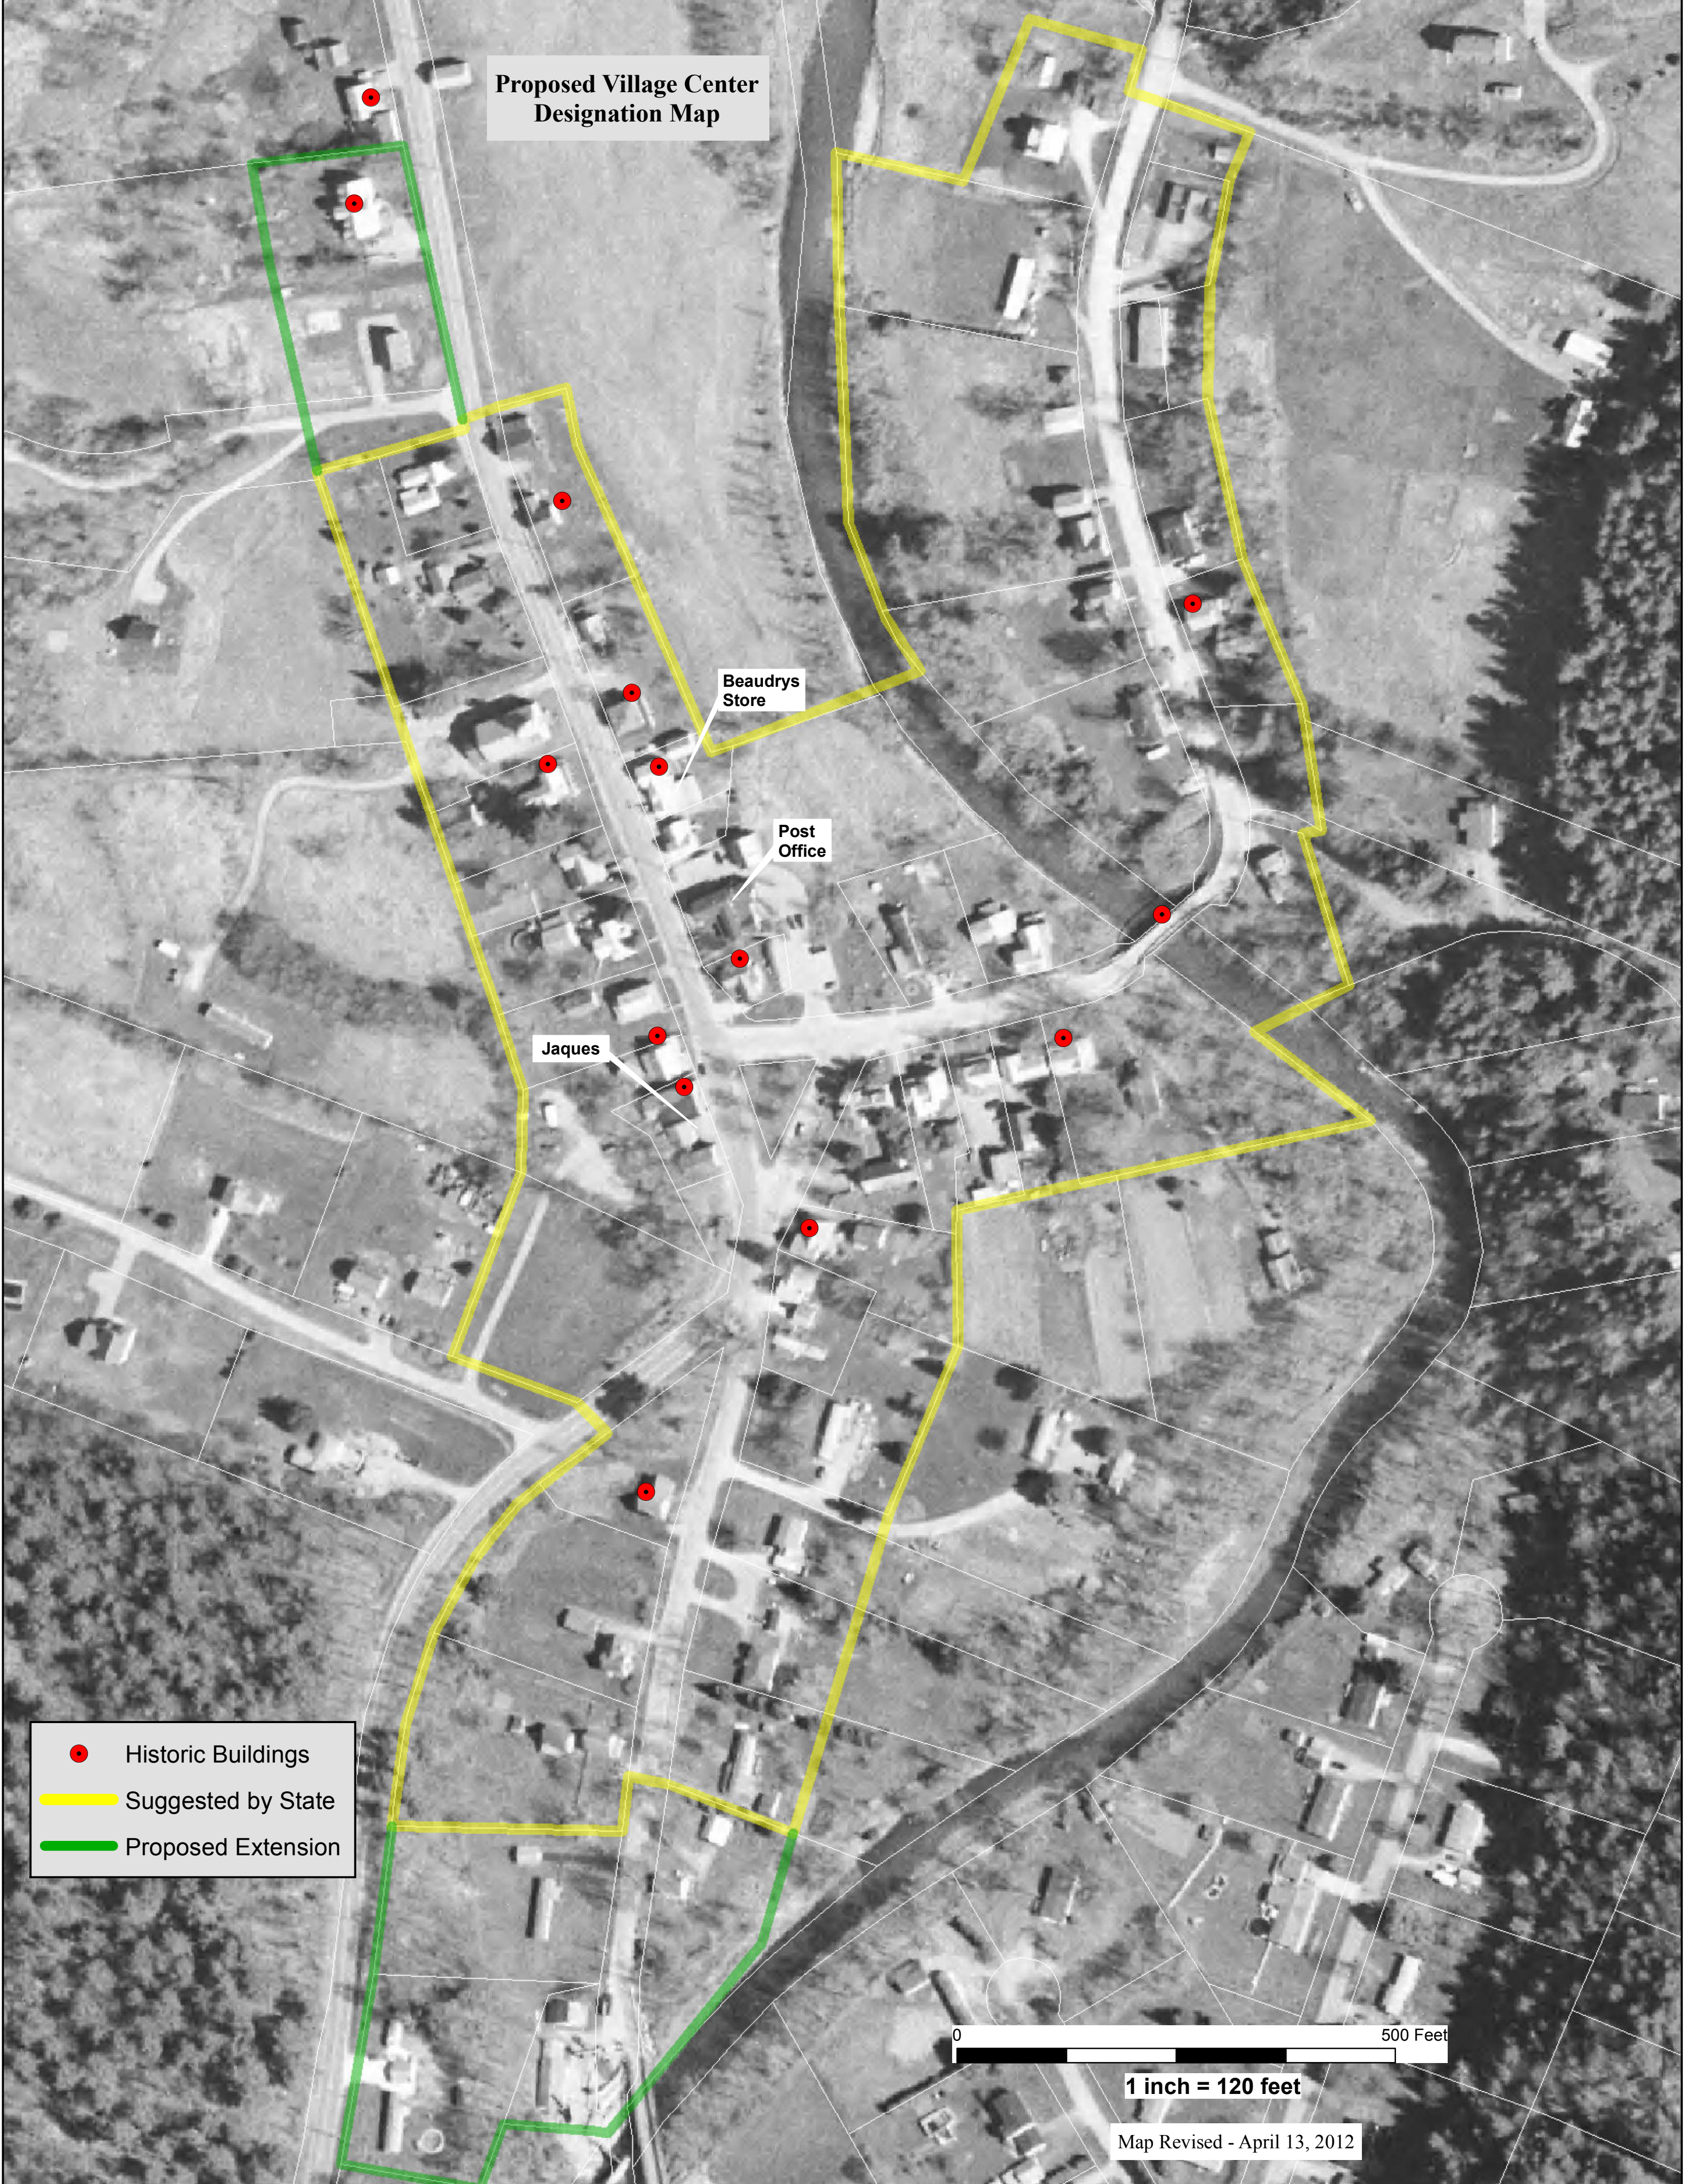

**Proposed Village Center
Designation Map**

Beudrys Store

Post Office

Jaques

- Historic Buildings
- Suggested by State
- Proposed Extension

0 500 Feet

1 inch = 120 feet

Map Revised - April 13, 2012