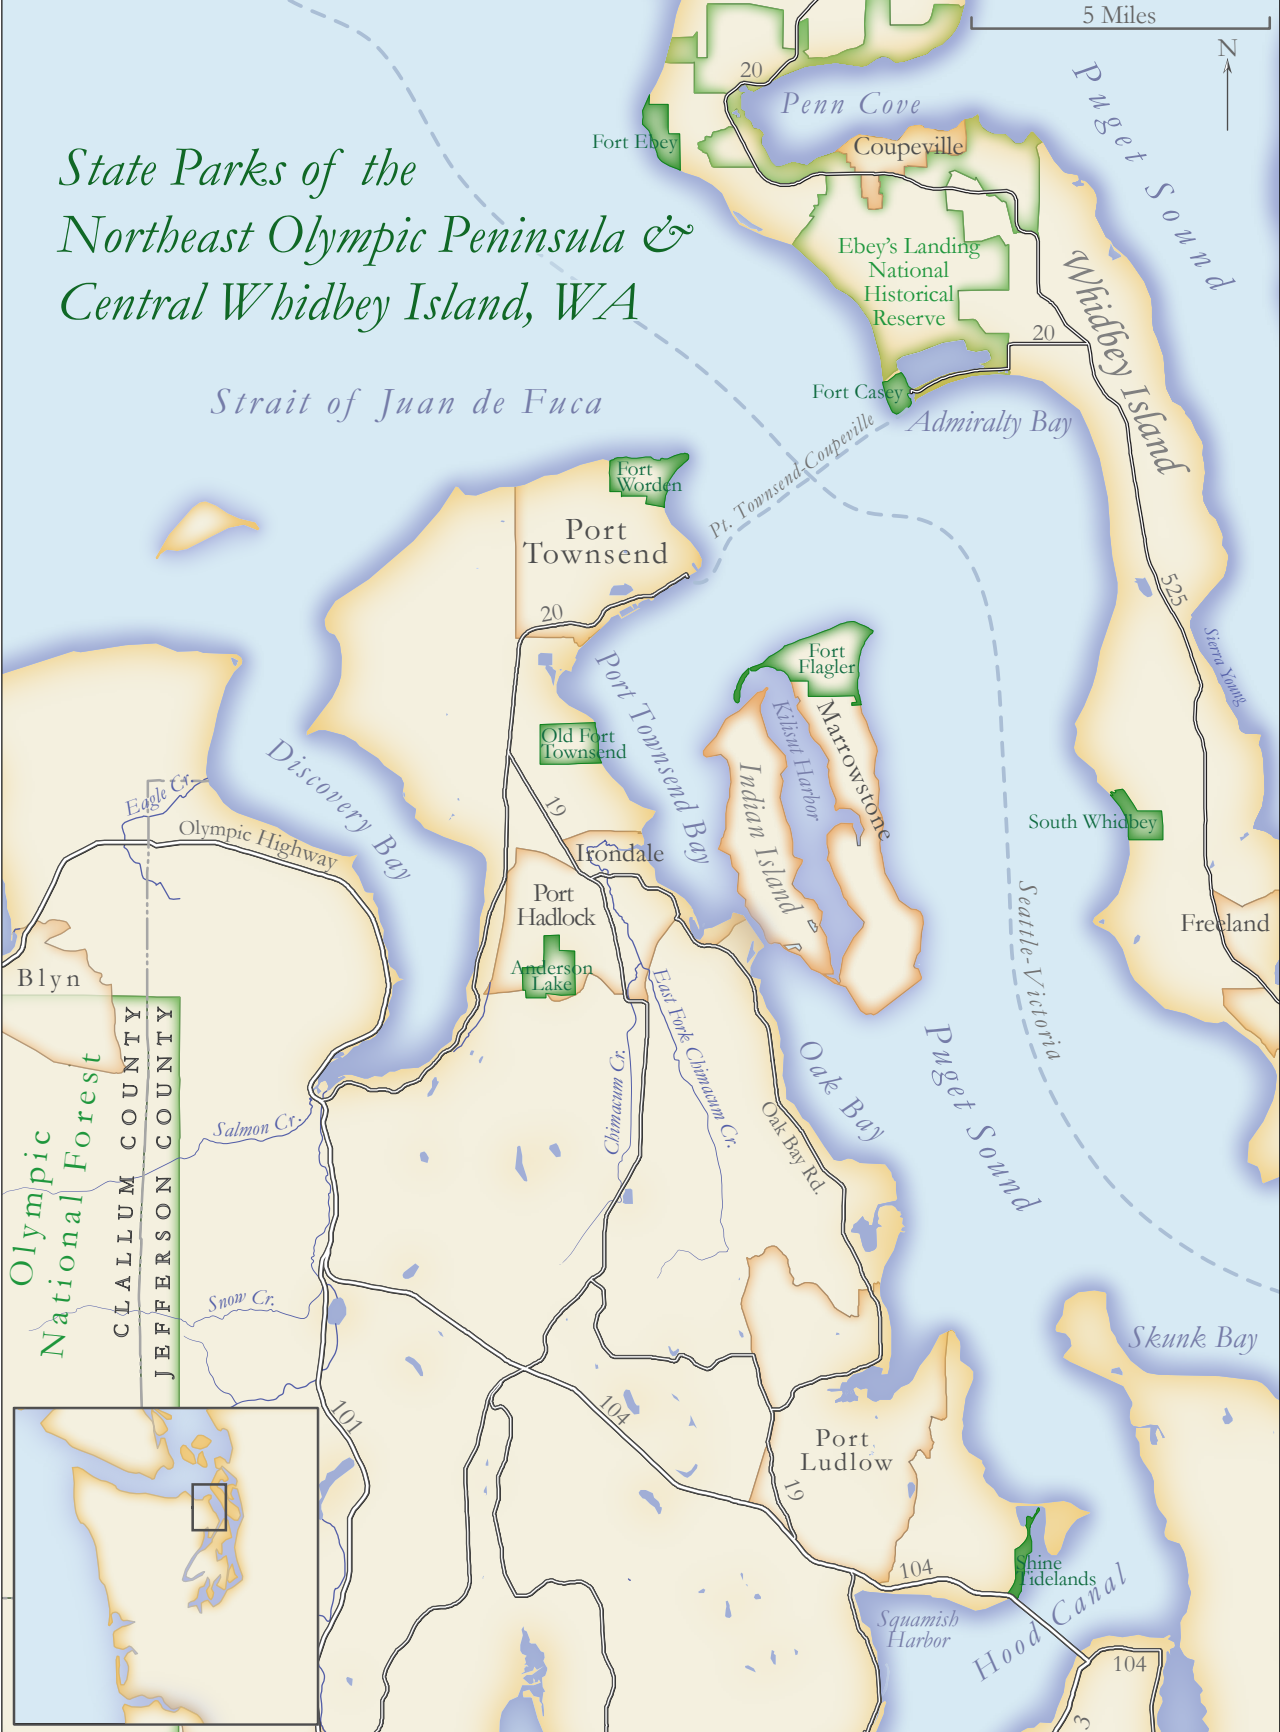

State Parks of the Northeast Olympic Peninsula & Central Whidbey Island, WA

Strait of Juan de Fuca

5 Miles

Olympic National Forest
CLALLUM COUNTY
JEFFERSON COUNTY

Blyn

Eagle Cr.

Salmon Cr.

Snow Cr.

101

104

104

3

Discovery Bay

Olympic Highway

Chimquam Cr.

East Fork Chimquam Cr.

101

104

104

3

Port Townsend

Port Hadlock

Anderson Lake

Irondale

Old Fort Townsend

Irondale

Port Hadlock

Anderson Lake

Irondale

Port Hadlock

Anderson Lake

19